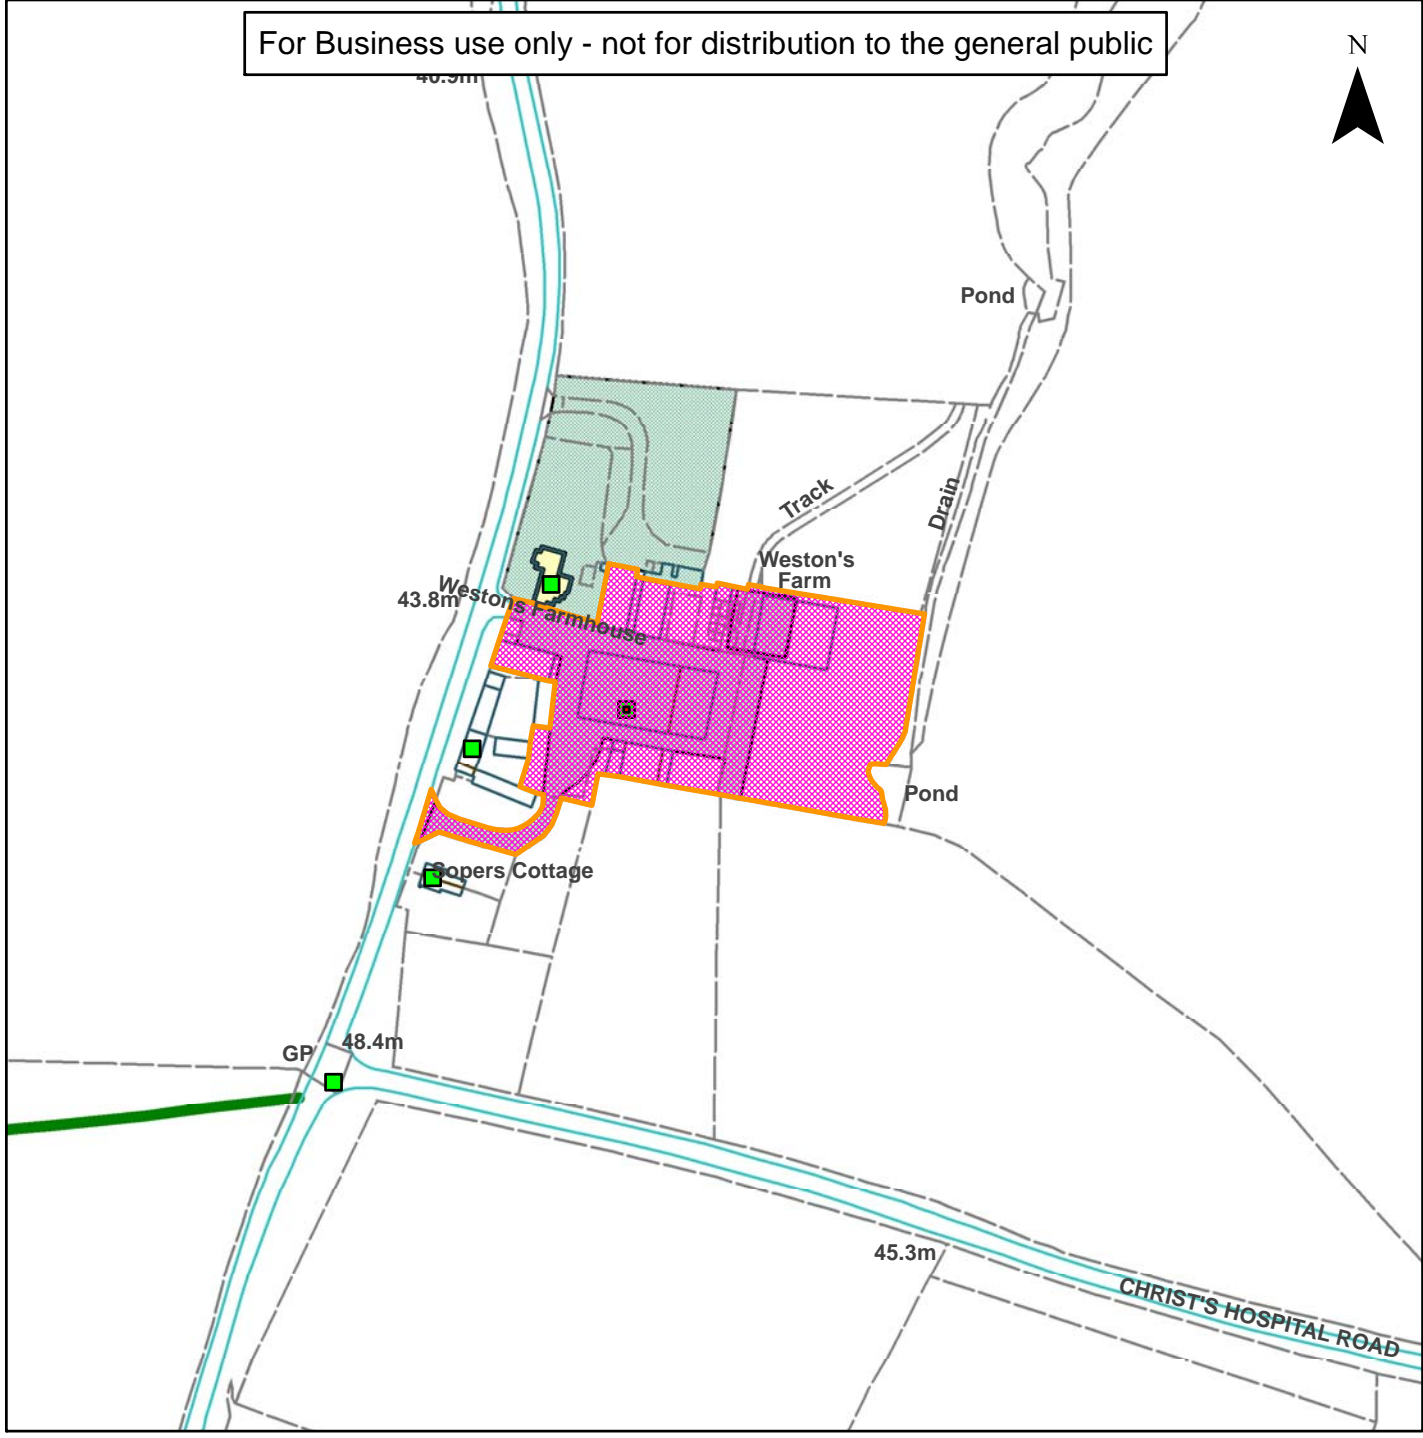

Not Set

For Business use only - not for distribution to the general public

Scale: 1:2,500

Reproduced from the Ordnance Survey map with permission of the Controller of Her Majesty's Stationery Office © Crown Copyright 2012.

Unauthorised reproduction infringes Crown Copyright and may lead to prosecution or civil proceedings.

Organisation	Horsham District Council
Department	
Comments	Not Set
Date	25/01/2018
MSA Number	100023865